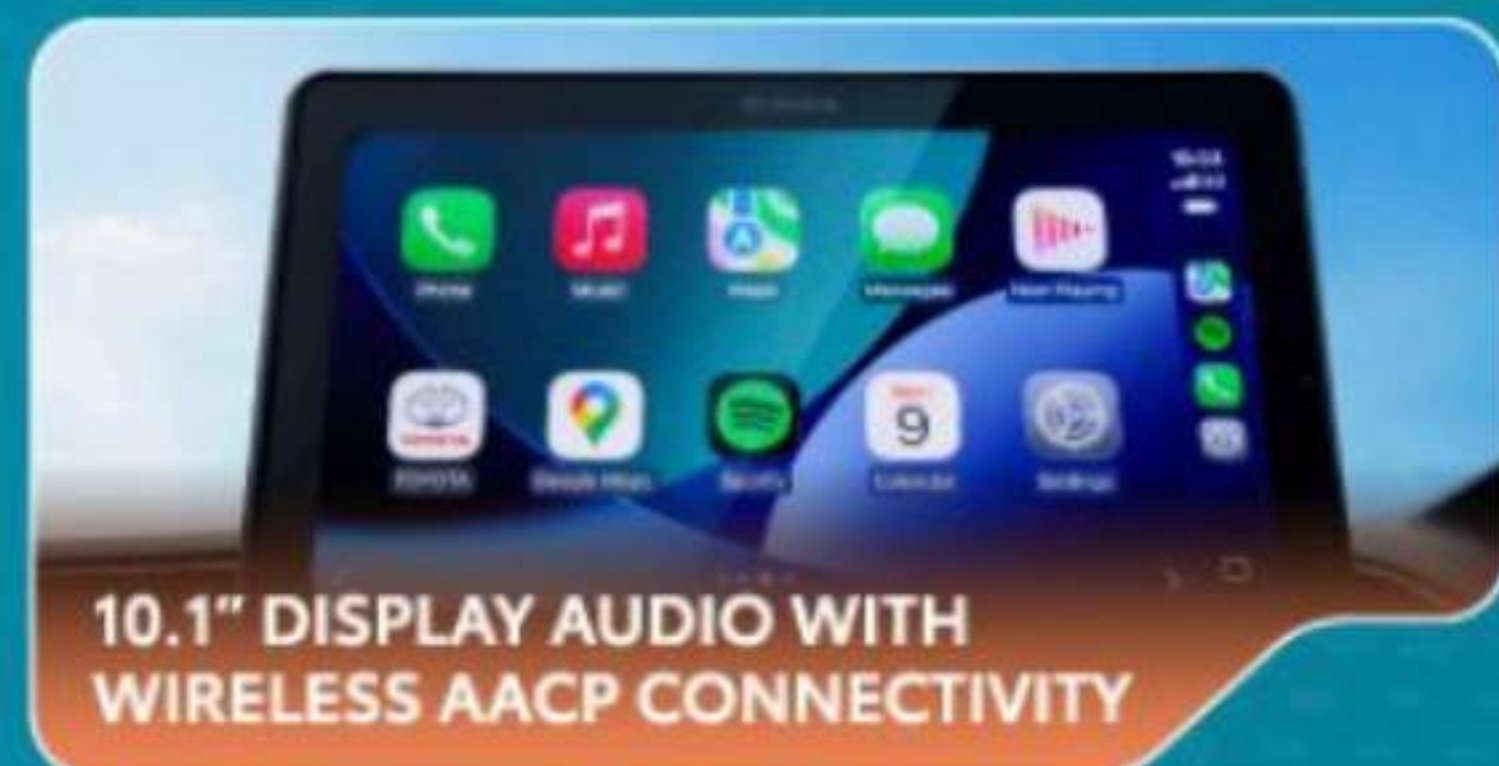

10.1" DISPLAY AUDIO WITH WIRELESS AACAP CONNECTIVITY

Wirelessly connect your smartphone to the multimedia display for calls, music, and navigation. With Apple CarPlay® and Android Auto™, enjoy seamless connectivity and a personalised drive every time.

18" ALLOY RIMS

18" 2-tone machined alloy wheels.

ADAPTIVE CRUISE CONTROL (ACC)*

Detects speed and distance of vehicles in front to automatically adjust and maintain speed from a safe following distance.
*Driver remains solely responsible at all times for safe driving.

DRIVER SEAT WITH 8-WAY POWER ADJUSTER

With a simple push of a button, the driver can customise their seating position for maximum comfort and support.

ROOF RAILS

Providing ample space to attach extra-large cargo without compromising the interior cabin space.